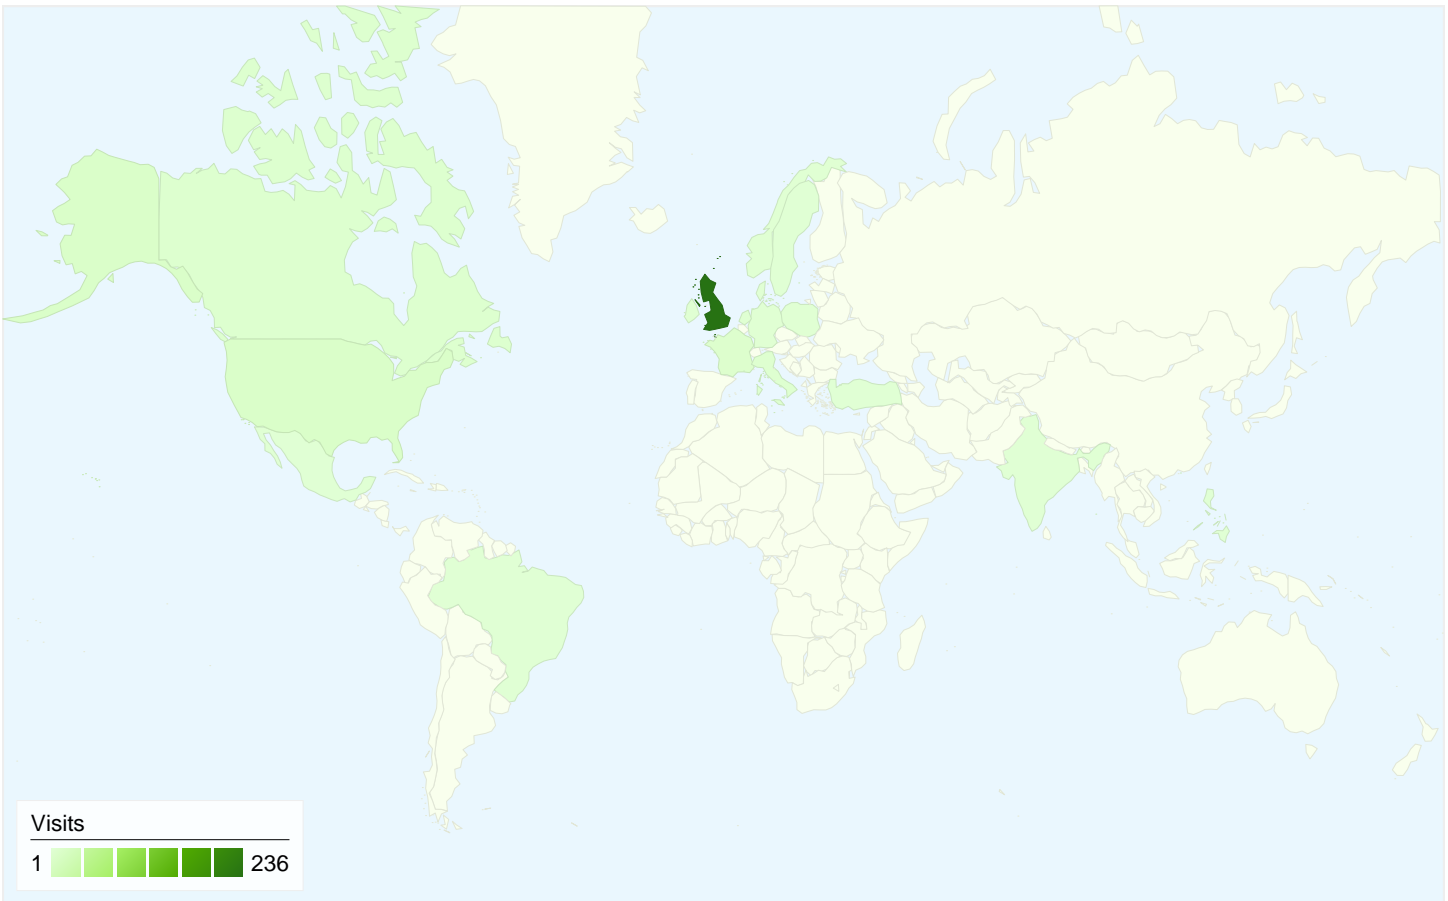

All traffic sources sent a total of 281 visits

-  29.18% Direct Traffic
-  12.81% Referring Sites
-  58.01% Search Engines

- Search Engines
163.00 (58.01%)
- Direct Traffic
82.00 (29.18%)
- Referring Sites
36.00 (12.81%)

281 visits came from 20 countries/territories

Site Usage

| Country/Territory | Visits | Pages/Visit | Avg. Time on Site | % New Visits | Bounce Rate |
|-------------------|--------|-------------|-------------------|--------------|-------------|
| United Kingdom | 236 | 2.53 | 00:01:52 | 61.02% | 53.81% |
| United States | 9 | 1.78 | 00:00:59 | 100.00% | 66.67% |
| France | 6 | 2.00 | 00:01:07 | 33.33% | 83.33% |
| Canada | 5 | 1.40 | 00:00:09 | 100.00% | 80.00% |
| Italy | 4 | 1.50 | 00:01:11 | 50.00% | 50.00% |
| Netherlands | 3 | 1.67 | 00:00:20 | 66.67% | 66.67% |
| Germany | 2 | 1.50 | 00:00:47 | 100.00% | 50.00% |
| Ireland | 2 | 1.00 | 00:00:00 | 100.00% | 100.00% |
| Poland | 2 | 1.50 | 00:01:00 | 100.00% | 50.00% |