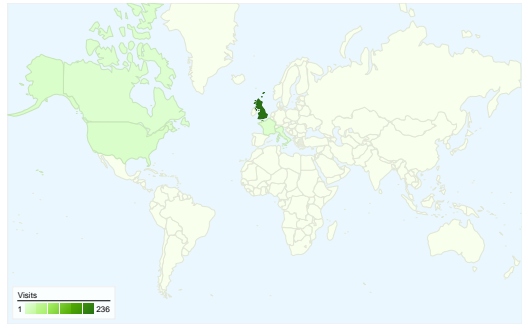

Site Usage

281 Visits

56.58% Bounce Rate

668 Pageviews

00:01:46 Avg. Time on Site

2.38 Pages/Visit

64.41% % New Visits

Visitors Overview

Visitors
219

Map Overlay

Traffic Sources Overview

Content Overview

| Pages | Pageviews | % Pageviews |
|--------------------------|-----------|-------------|
| /home/ | 214 | 32.04% |
| /photos/ | 140 | 20.96% |
| /members/photo/index.php | 80 | 11.98% |
| /results/ | 51 | 7.63% |
| /about/ | 31 | 4.64% |

All traffic sources sent a total of 281 visits

-  29.18% Direct Traffic
-  12.81% Referring Sites
-  58.01% Search Engines

- Search Engines
163.00 (58.01%)
- Direct Traffic
82.00 (29.18%)
- Referring Sites
36.00 (12.81%)

281 visits came from 20 countries/territories

Site Usage

| Country/Territory | Visits | Pages/Visit | Avg. Time on Site | % New Visits | Bounce Rate |
|-------------------|--------|-------------|-------------------|--------------|-------------|
| United Kingdom | 236 | 2.53 | 00:01:52 | 61.02% | 53.81% |
| United States | 9 | 1.78 | 00:00:59 | 100.00% | 66.67% |
| France | 6 | 2.00 | 00:01:07 | 33.33% | 83.33% |
| Canada | 5 | 1.40 | 00:00:09 | 100.00% | 80.00% |
| Italy | 4 | 1.50 | 00:01:11 | 50.00% | 50.00% |
| Netherlands | 3 | 1.67 | 00:00:20 | 66.67% | 66.67% |
| Germany | 2 | 1.50 | 00:00:47 | 100.00% | 50.00% |
| Ireland | 2 | 1.00 | 00:00:00 | 100.00% | 100.00% |
| Poland | 2 | 1.50 | 00:01:00 | 100.00% | 50.00% |