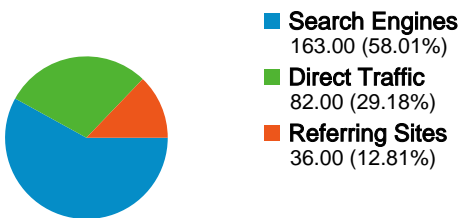

Traffic Sources Overview

Content Overview

Pages	Pageviews	% Pageviews
/home/	214	32.04%
/photos/	140	20.96%
/members/photo/index.php	80	11.98%
/results/	51	7.63%
/about/	31	4.64%